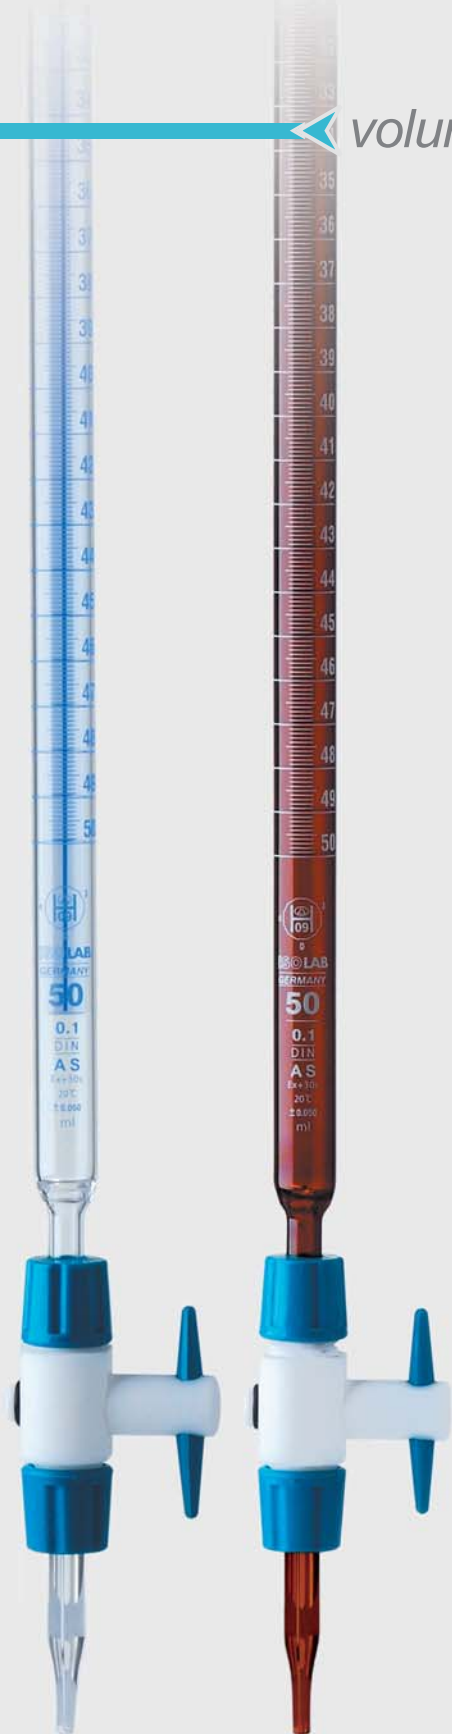

clear & amber
modular burettes
 class "AS"

- All components of the modular burette are replaceable.
- Multiple burette tubings can be used with one single stopcock.
- Modular construction with detachable burette tube and stopcock enables fast dismantle and easy cleaning.
- Inscriptions and graduations are printed with special **blue enamel**.
- Clear burettes are manufactured with schellbach stripe
- Other technical specifications are exactly the same as other types of burettes.

Modular construction with detachable burette tube and stopcock enables fast dismantle and easy cleaning.

clear - schellbach blue graduations	amber - w/o schellbach white graduations	volume	tolerance	subdivision	quantity in box
017.17.010	017.24.010	10 ml	± 0.020 ml	0.02 ml	1 piece
017.17.025	017.24.025	25 ml	± 0.030 ml	0.05 ml	1 piece
017.17.050	017.24.050	50 ml	± 0.050 ml	0.10 ml	1 piece